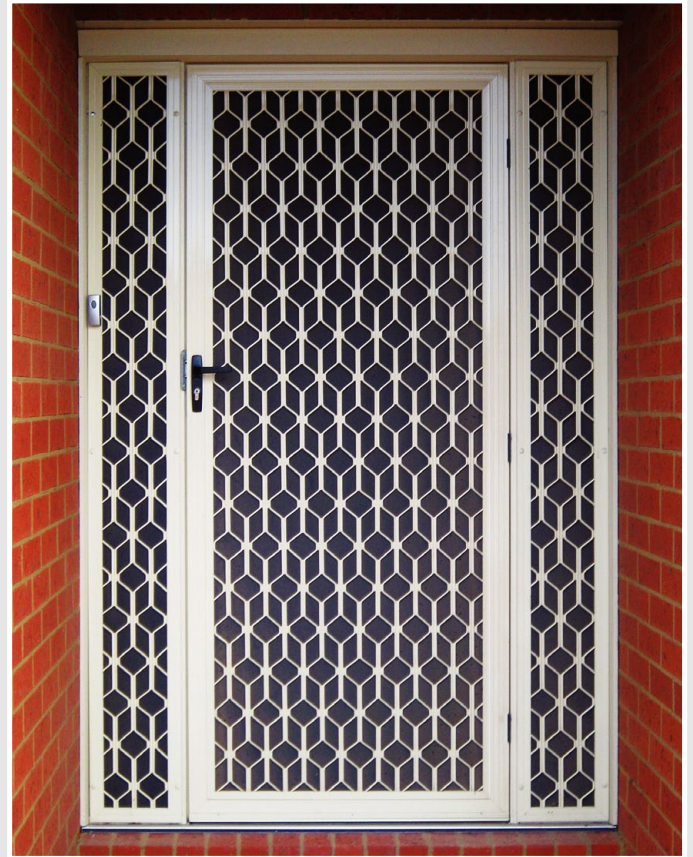

Aluminium Diamond Grille Security Doors and Screens

AlumatIn Aluminium Diamond Grille is the classic choice when adding to the security of your home. The range of grilles and colours available ensure satisfaction for any customer.

Features and Benefits

- 7mm thickness of strand gives all Diamond Grilles extra strength.
- All Diamond Grilles come in range of designs, colours and sizes allowing for a wide range of applications.
- All Diamond Grilles can be used in hinged door situations to which a triple safety lock can be added for extra security.
- Also can be used in variety of sliding door applications.
- One Way mesh can be added in situations where extra privacy is required.